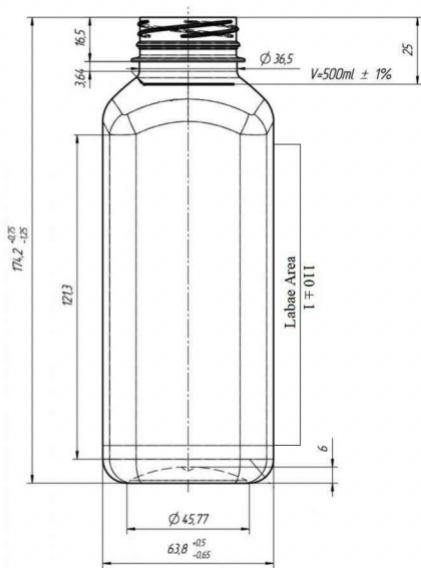

Bella 500

General info

Item no. (SKU):	LS104162210201
Family / Range:	Bella
Capacity:	500ml
Neck:	38mm 3-Start
Weight:	24
Shape:	Square
Material:	PET
Colour:	
Print Areas:	
Country of Origin:	Lithuania

Packaging Info

Packed in Boxes

Box Dimensions (mm):	600 x 400 x 250
Quantity per box (pcs):	110
Boxes per pallet (pcs):	20
Quantity per pallet (pcs):	2200
Net weight (kg):	2.625
Gross weight (kg):	4.375
Pallet height (mm):	2400

Packed in PE bags on trays (Full pallet)

Tray dimensions (mm):	1200 x 800 x 50
Quantity per tray (pcs):	208
Quantity per PE bag (pcs):	104
PE bags per tray (pcs):	2
Trays per pallet (pcs):	13
Quantity per pallet (pcs):	2704
Net weight (kg):	30
Gross weight (kg):	85
Pallet height (mm):	2400